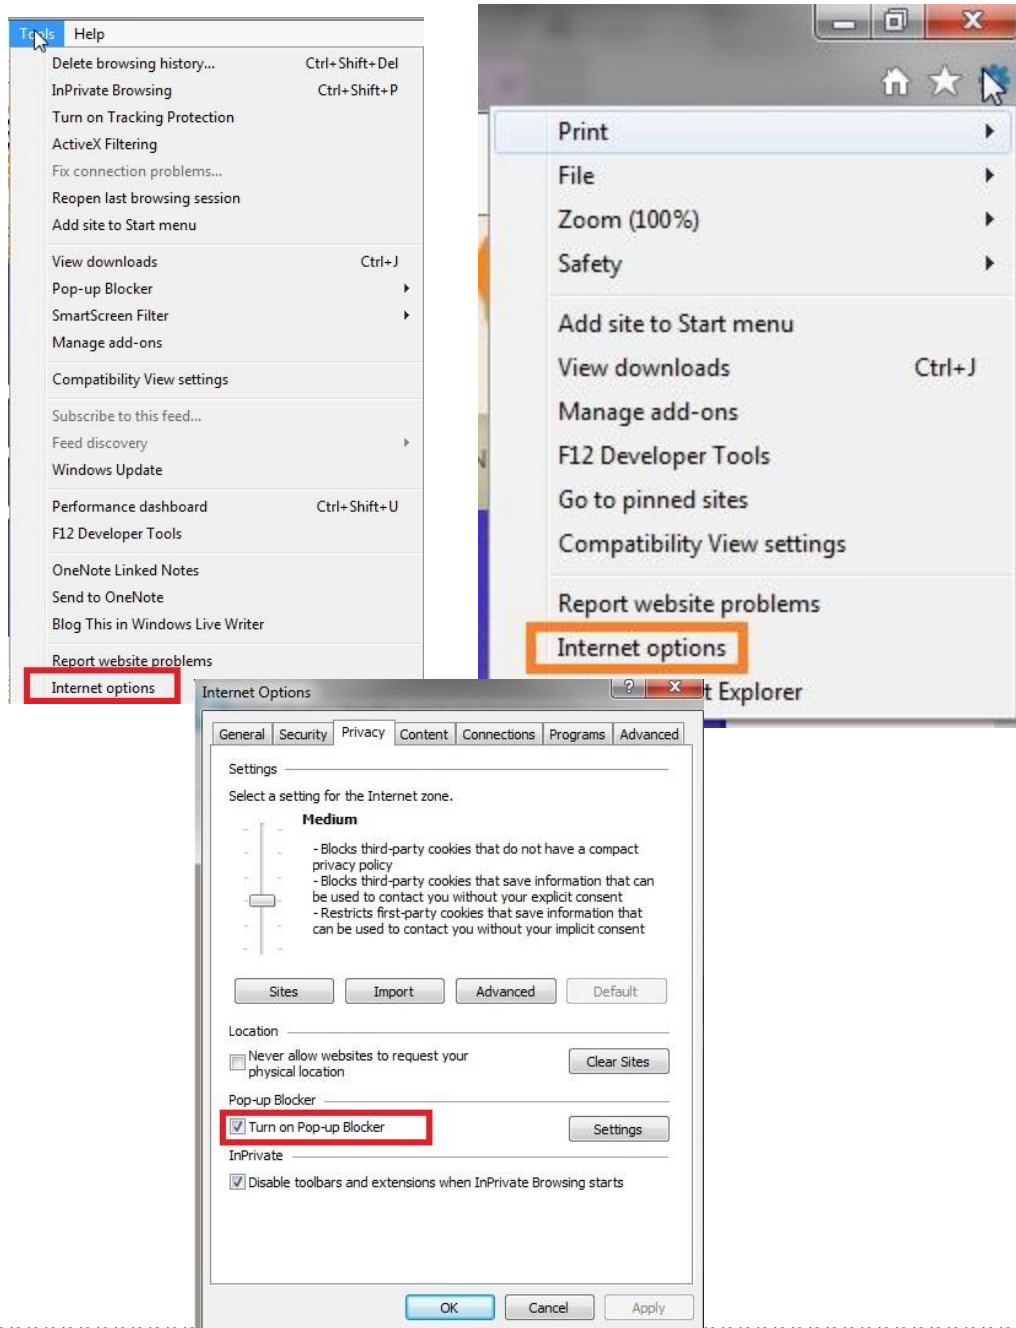

## Definition of browser preferences for Bee-blio compatibility

1. **Bee-blio is compatible with Internet Explorer 9 and above.**
2. **Pop-up blocker** – Disabling the pop up blocker is mandatory for working with Bee-blio. It is done by accessing Internet options by pressing the cog-wheel icon (in the new menu) or by pressing Tools → Internet Options in the classic menu. In internet options go to the privacy tab and uncheck the “Turn on pop up blocker” checkbox.