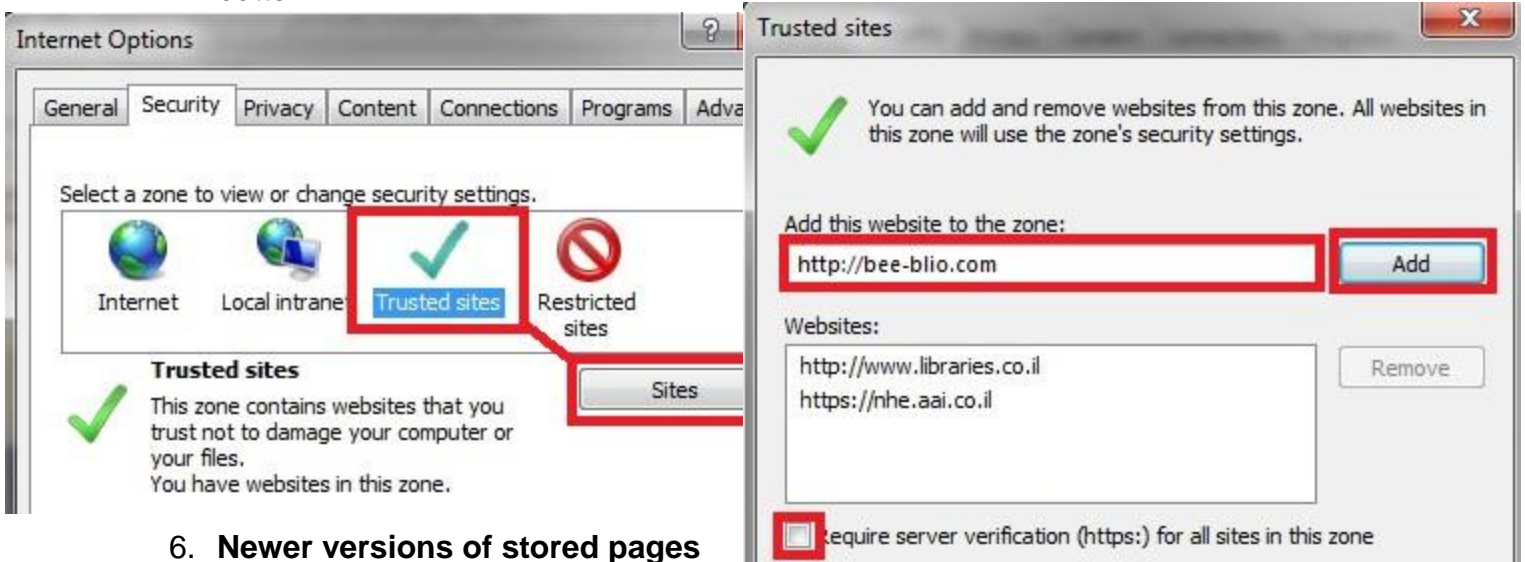

1. **5. Firewall** – To ensure that your Firewall won't slow the platform's operations you must add your website's address (name.Bee-blio.com) as a trusted site. It is done by accessing the Internet options window, under the Security tab press the 'Trusted Sites' button and then clicking the 'sites' button (below it to the right). In the new window uncheck the 'require server verification (https:)' for all sites in this zone' at the bottom and enter your website's address (<http://name.Bee-blio.com>) in the field below 'Add this website to the zone' and press the Add button.

1. **6. Newer versions of stored pages** – This option ensures that the page is always updated. Access it through the Internet options, in the General tab, under the browsing history press the Settings button, and there check the 'every time I visit the webpage' option.