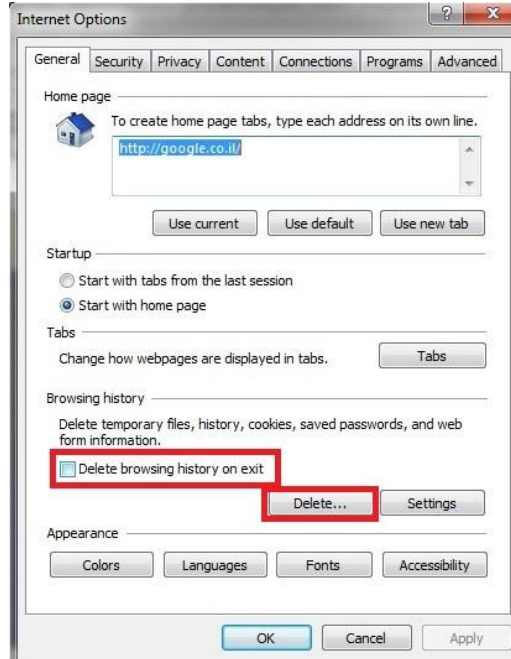

3. **Browsing History** – It is recommended to delete the browsing history upon exiting the browser. It is done through the Internet Options window (access is shown above), in the General tab by checking the “Delete browsing history on exit” checkbox.